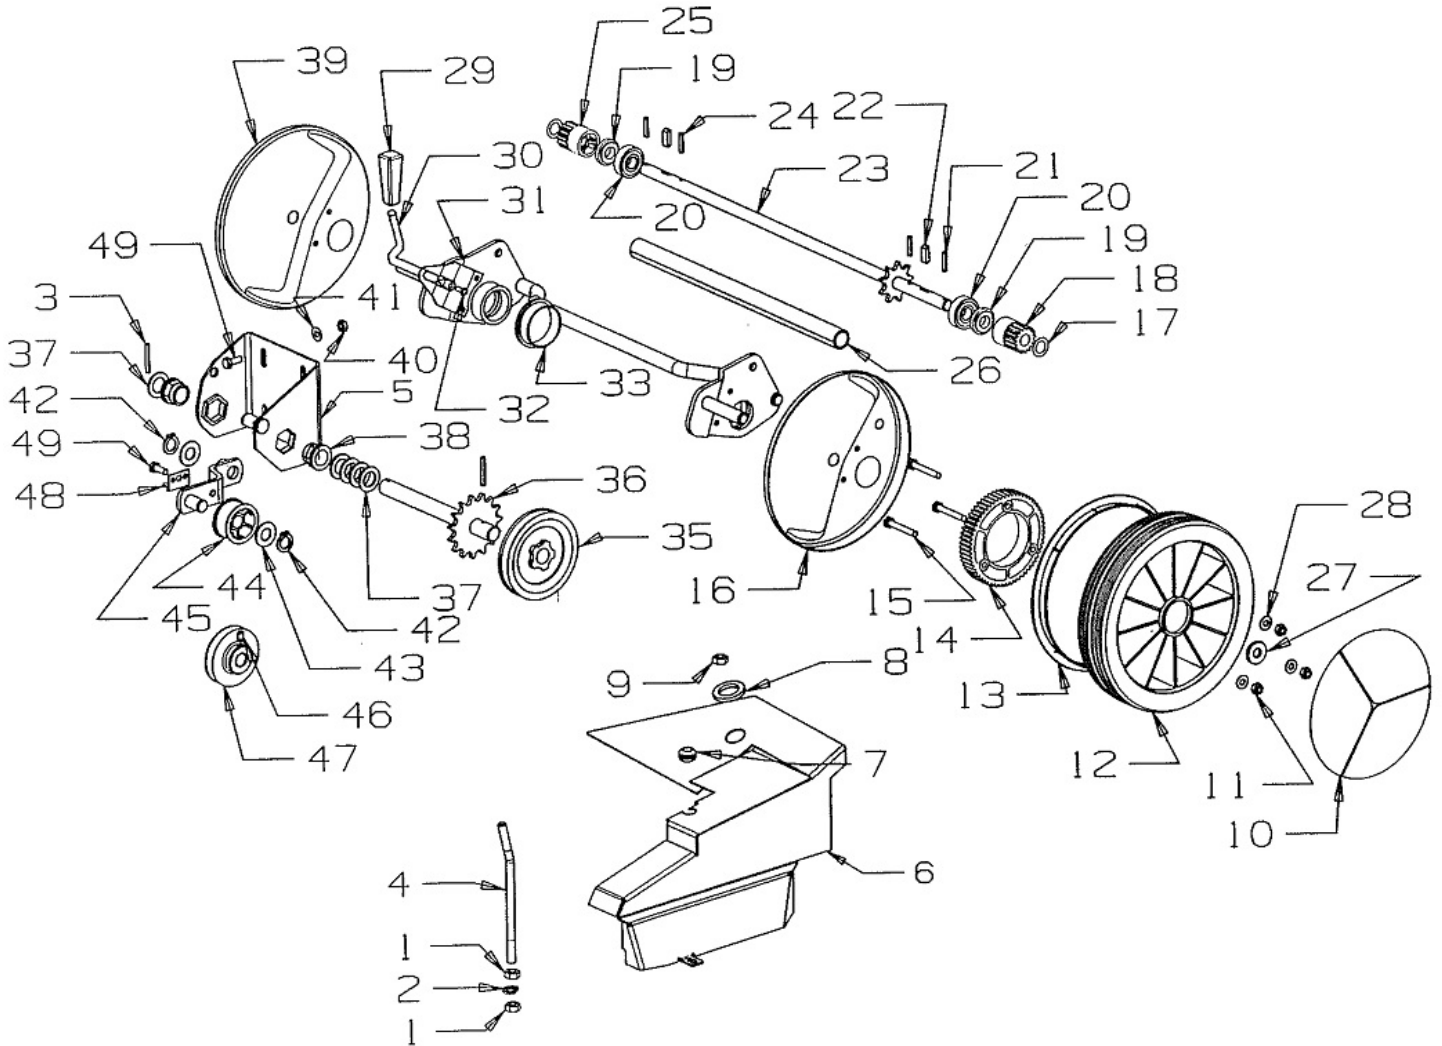

Masport®

600 SP

981813

FROM SERIAL NUMBER 688600

600 SP Powered by: B & S Quantum
XE 40 122732

Masport

SERIES 600 SP
(1994)

Item No	Part No	Description	Qty	Item No	Part No	Description	Qty
1	503150	Clip, Starlock 5 Dia	2	25	981176	Cover, Chain Bottom - 600	1
2	580030	Bush, Axle Pivot	2	26	503200	Pivot, Pop 4.8 Dia x 12.7	4
3	529674	Retainer, Rear Axle	2	27	981172	Cover, Chain Top - 600 SP	1
4	581220	Handle, Bail	1	28	503525	Screw, Set M6 x 65	1
5	980019	Axle Assy, Front	1	29	501682	Nut, Nyloc M6	6
6	551212	Bearing, Wheel	8	30	981175	Brace, Rear 600 SP	1
7	503236	Clip, Starlock 1/2"	4	31	503239	Screw, Self Tapping 10 x .5	7
8	580793	Hubcap, 150mm Dia Mk6	2	32	503411	Screw, Set M6 x 20	2
9	580790	Wheel Assy, 175mm Front	2	33	580007	Rod, Flap 6mm x 347mm	1
10	501365	Clip, Starlock 5/16"	2	34	981154	Flap - Silver	1
11	981170	Rod Assy, Connecting - 600	1	35	501606	Washer, Flat 8 x 19 x 1.5	4
12	580621	Spring, Counterbalance	1	36	580008	Spring, Flap	1
13	580283	Nameplate, Masport	1	37	580602	Handle, Flap	1
14	981169	Housing - 600 Highdeck SP	1	38	501598	Screw, Set M8 x 25	4
15	503200	Pivot, Pop 4.8 Dia x 12.7	2	39	501793	Nut, Nyloc M8	7
16	580025	Quadrant, Height Selector	1	40	980704	Handle Assy, Lower "U"	1
17	500204	Washer, Spring 3/8"	4	41	581030	Retainer Assy, Control	2
18	580453	Screw, Self Tapping 3/8" x 1 1/8"	3	42	980960	Stud, Handle Lock	2
19	981073	Anchor, Cable	1	43	016777	Washer, Slipper	2
20	501959	Screw, Set M6 x 12	4	44	503369	Pin, Tension 3/16" x 7/8"	2
21	581113	Pin-Location, Cover	1	45	580313	Lever, Handle Locking	2
22	503511	Nut, Nyloc M5	1	46	581134	Control-Throttle, Econ RH	1
23	981178	Retainer, Axle Rear	2	47	503455	Screw, Pan M6 x 40	1
24	501702	Screw, Set M6 x 16	6	48	501764	Nut, Nyloc M6	8
				49	981070	Handle, Upturned	1
				50	981208	Brace, Rear Stiffener - 600 SP	1