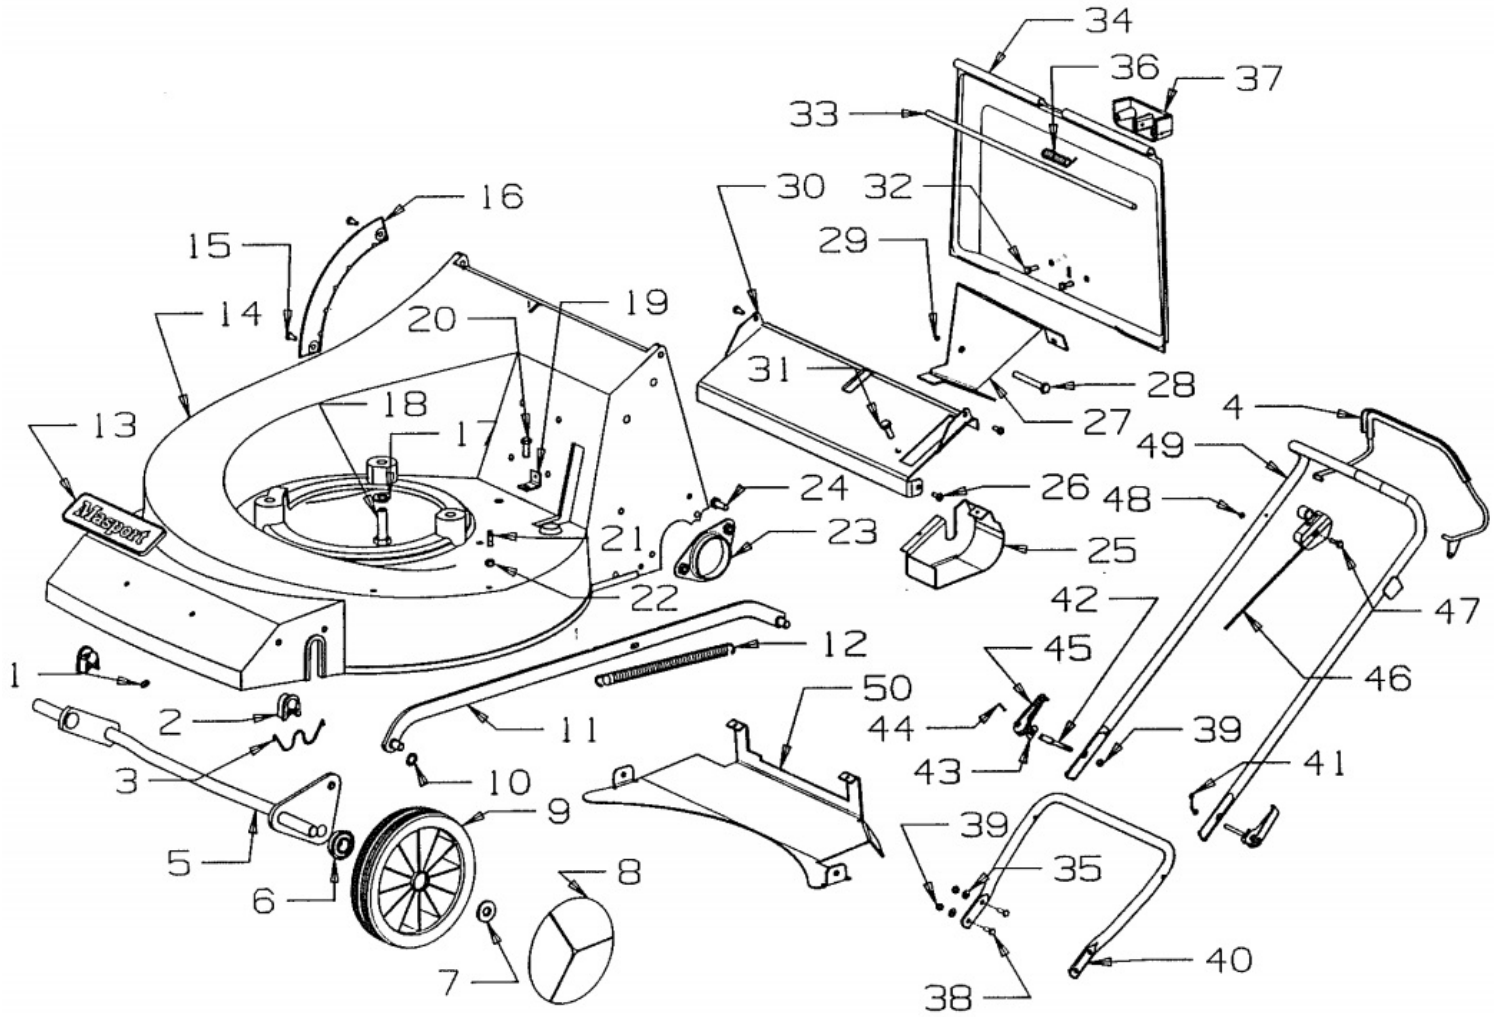

Masport®

600 SP

981813

FROM SERIAL NUMBER 688600

600 SP Powered by: B & S Quantum
XE 40 122732

Masport

SERIES 600 SP
(1994)

Item No	Part No	Description	Qty	Item No	Part No	Description	Qty
1	503150	Clip, Starlock 5 Dia	2	25	981176	Cover, Chain Bottom - 600	1
2	580030	Bush, Axle Pivot	2	26	503200	Pivot, Pop 4.8 Dia x 12.7	4
3	529674	Retainer, Rear Axle	2	27	981172	Cover, Chain Top - 600 SP	1
4	581220	Handle, Bail	1	28	503525	Screw, Set M6 x 65	1
5	980019	Axle Assy, Front	1	29	501682	Nut, Nyloc M6	6
6	551212	Bearing, Wheel	8	30	981175	Brace, Rear 600 SP	1
7	503236	Clip, Starlock 1/2"	4	31	503239	Screw, Self Tapping 10 x .5	7
8	580793	Hubcap, 150mm Dia Mk6	2	32	503411	Screw, Set M6 x 20	2
9	580790	Wheel Assy, 175mm Front	2	33	580007	Rod, Flap 6mm x 347mm	1
10	501365	Clip, Starlock 5/16"	2	34	981154	Flap - Silver	1
11	981170	Rod Assy, Connecting - 600	1	35	501606	Washer, Flat 8 x 19 x 1.5	4
12	580621	Spring, Counterbalance	1	36	580008	Spring, Flap	1
13	580283	Nameplate, Masport	1	37	580602	Handle, Flap	1
14	981169	Housing - 600 Highdeck SP	1	38	501598	Screw, Set M8 x 25	4
15	503200	Pivot, Pop 4.8 Dia x 12.7	2	39	501793	Nut, Nyloc M8	7
16	580025	Quadrant, Height Selector	1	40	980704	Handle Assy, Lower "U"	1
17	500204	Washer, Spring 3/8"	4	41	581030	Retainer Assy, Control	2
18	580453	Screw, Self Tapping 3/8" x 1 1/8"	3	42	980960	Stud, Handle Lock	2
19	981073	Anchor, Cable	1	43	016777	Washer, Slipper	2
20	501959	Screw, Set M6 x 12	4	44	503369	Pin, Tension 3/16" x 7/8"	2
21	581113	Pin-Location, Cover	1	45	580313	Lever, Handle Locking	2
22	503511	Nut, Nyloc M5	1	46	581134	Control-Throttle, Econ RH	1
23	981178	Retainer, Axle Rear	2	47	503455	Screw, Pan M6 x 40	1
24	501702	Screw, Set M6 x 16	6	48	501764	Nut, Nyloc M6	8
				49	981070	Handle, Upturned	1
				50	981208	Brace, Rear Stiffener - 600 SP	1